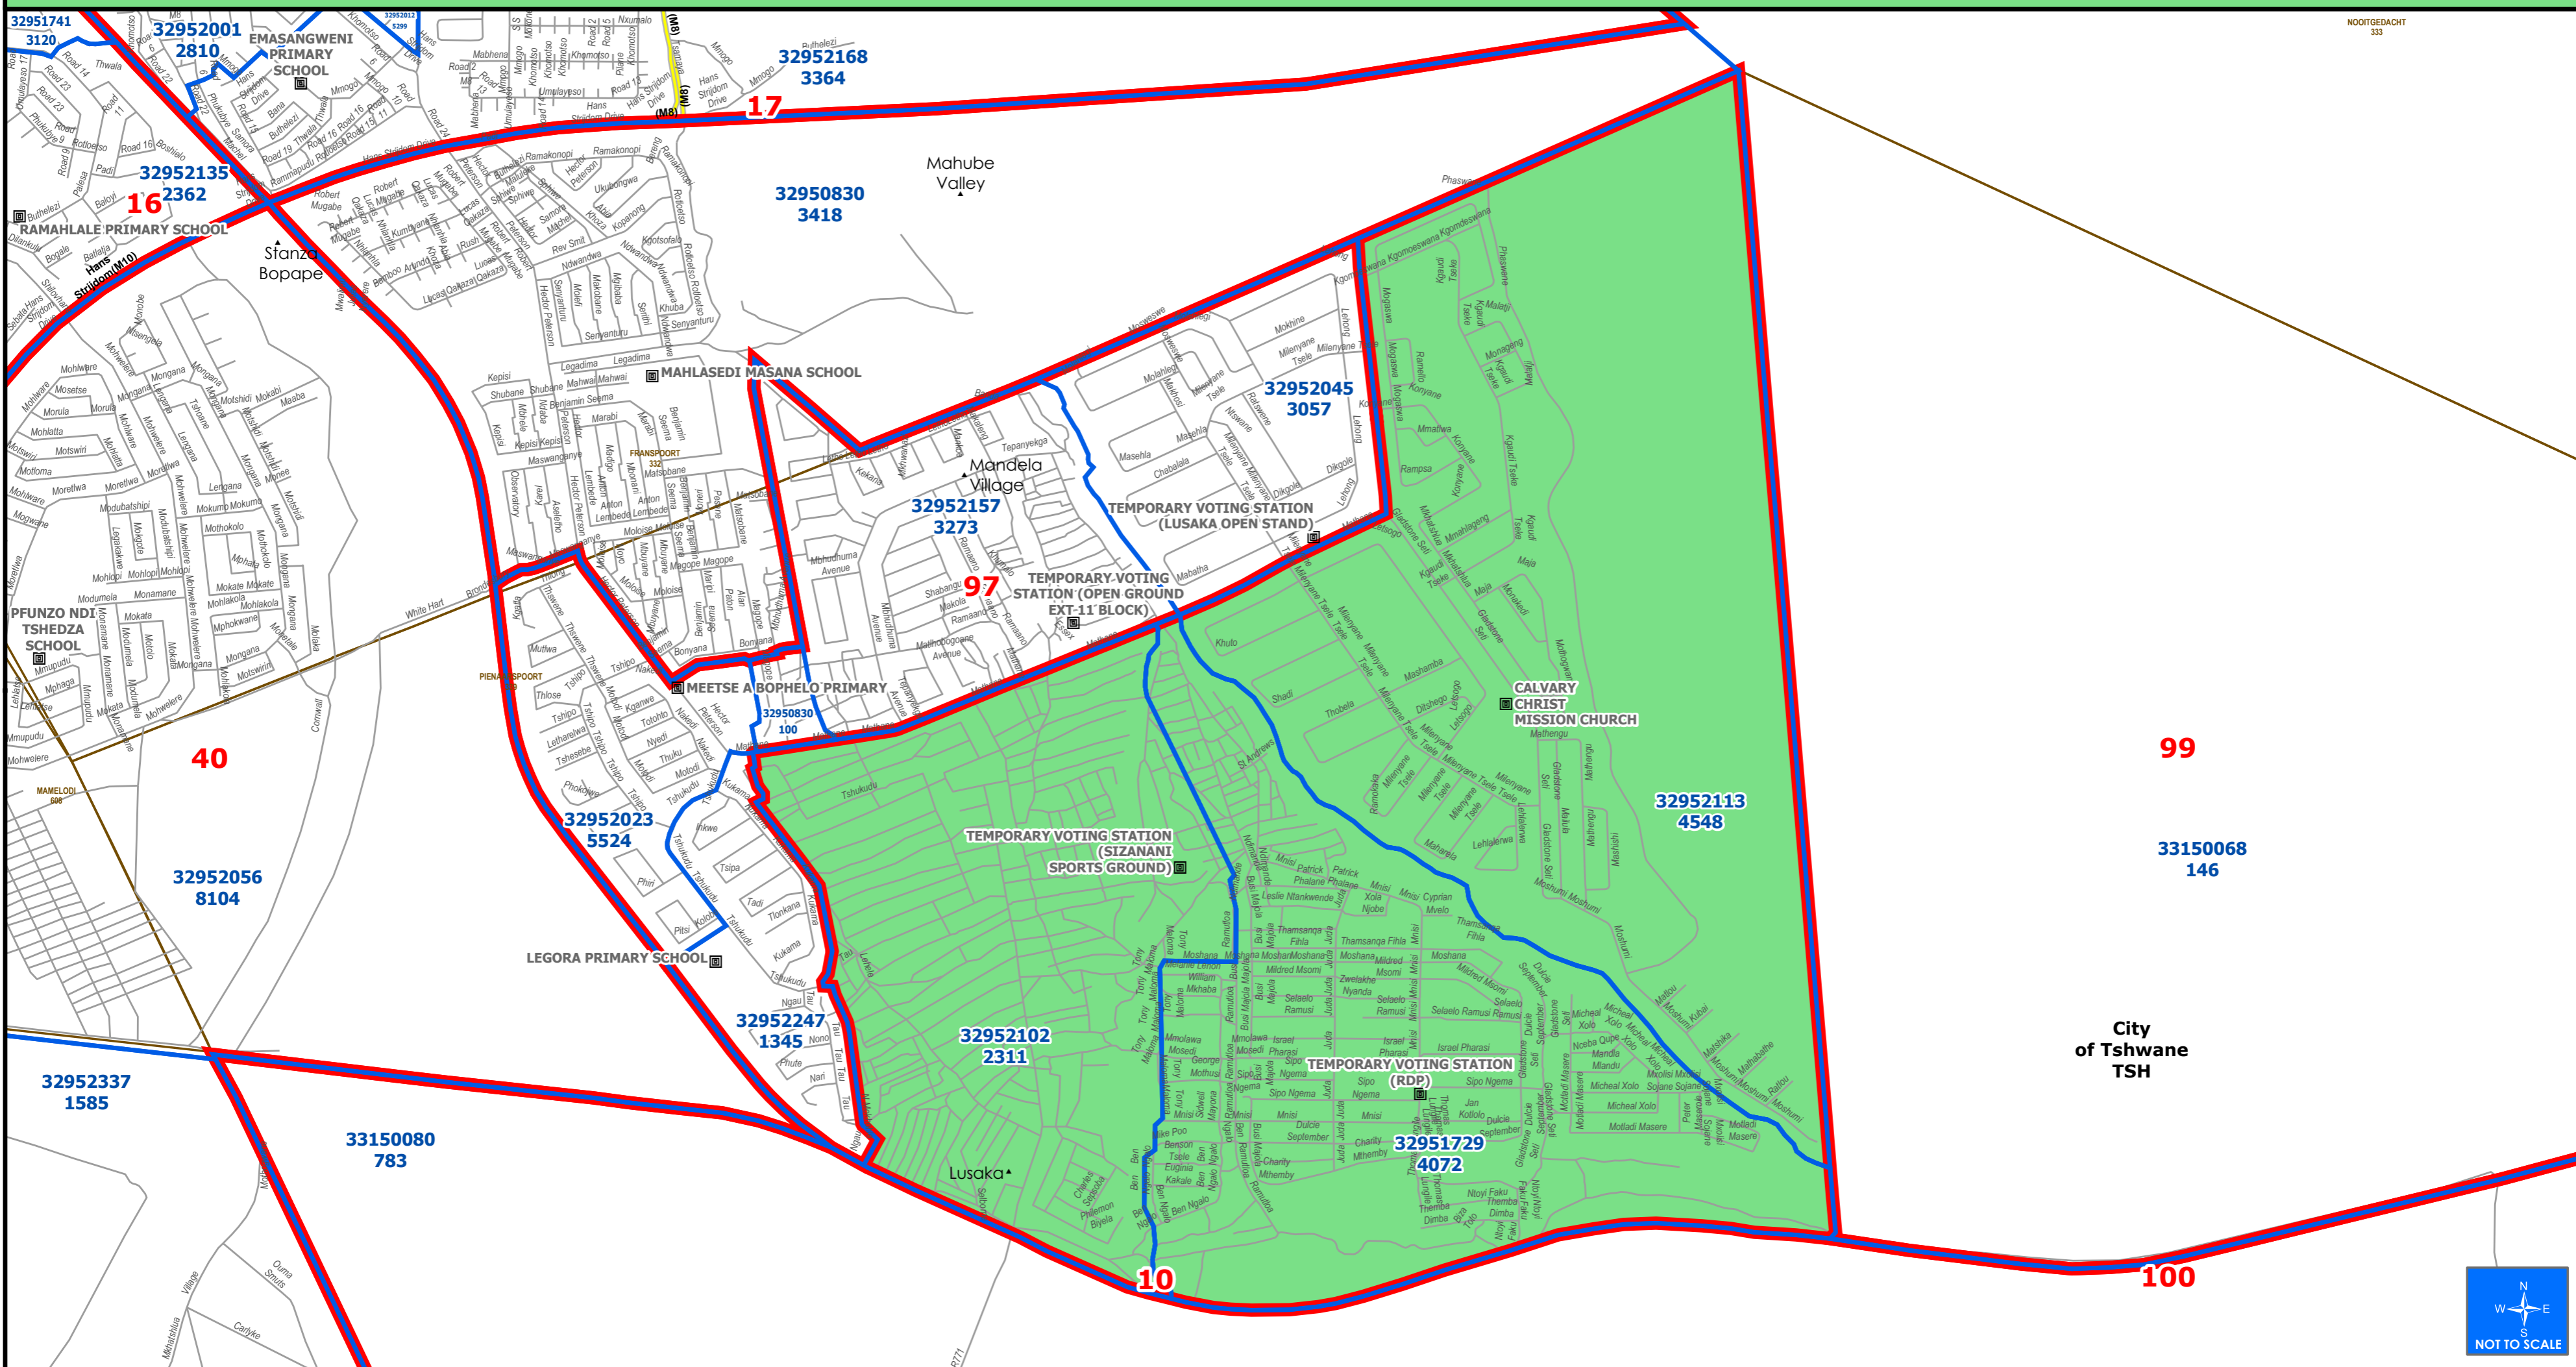

NOOTGEDACHT  
333

### Legend

- Wards 2011
- Voting Districts
- ▲ Placenames
- ★ Police Stations
- ▣ Voting Stations
- ~ National Roads
- ~ Main Roads
- ~ Secondary Roads
- ~ Streets

**Total Voters : 10931**

Min : 10611

Norm : 12483

Max : 14356

Voting District	Voting Station	Voters
32951729	TEMPORARY VOTING STATION (RDP)	4072
32952102	TEMPORARY VOTING STATION (SIZANANI SPORTS GROUND)	2311
32952113	CALVARY CHRIST MISSION CHURCH	4548

**Local Government Elections 2011**

2 SEPTEMBER 2010